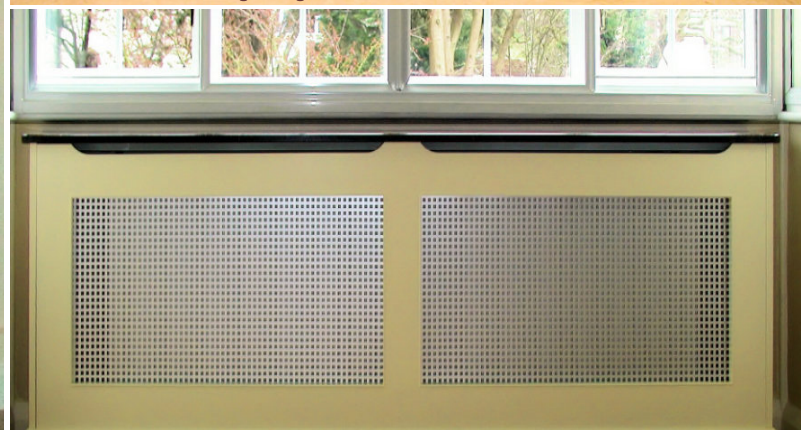

Double panel painted radiator cover with perforated stainless steel grille.