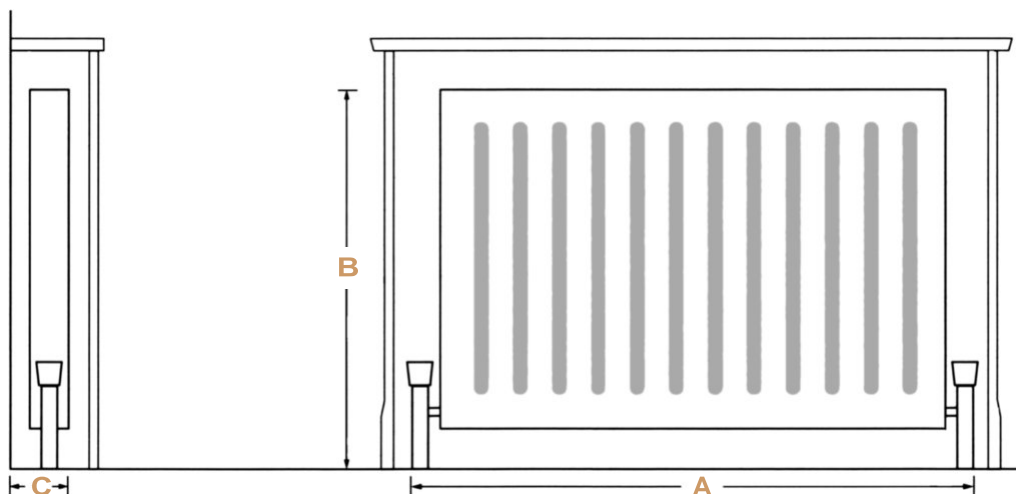

Measuring guide

Follow these simple steps to determine the size of your radiator cover. Then refer to the price list below to get an idea of the price.

- **A Measure the total width of the radiator, including valves**
- **B Measure the height from the floor to the top of the radiator**
- **C Measure the depth from the wall to the front of the radiator**

These are the only measurements we require. We will add on the required clearance around the radiator; normally we add on 25mm on all sides and 50mm on the top. We will contact you to confirm measurements.

Price List

The following prices use a cover of 850mm height as an example. All prices include VAT.

Type of Cover / Grille	Width of Cover (mm)	Price (£) Supply Only	*Price (£) Incl. Fitting	Type of Cover / Grille	Width of Cover (mm)	Price (£) Supply Only	*Price (£) Incl. Fitting
Painted Cover Perforated Grille	600	295	386	Real Wood Veneer Cover Perforated Grille	600	415	506
	800	311	403		800	440	533
	1000	331	424		1000	469	560
	1200	348	439		1200	492	583
	1400	367	460		1400	518	611
	1600	385	478		1600	546	637
	1800	406	497		1800	574	666
	2000	426	517		2000	601	692
2200	443	535	2200	628	720		
2400	461	552	2400	655	746		
Painted Cover Real Lattice Grille	600	331	424	Real Wood Veneer Cover Real Lattice Grille	600	452	545
	800	362	454		800	492	583
	1000	396	488		1000	532	624
	1200	425	516		1200	568	659
	1400	454	546		1400	606	698
	1600	486	578		1600	646	737
	1800	517	610		1800	685	778
	2000	550	642		2000	726	818
2200	580	671	2200	767	858		
2400	608	701	2400	808	899		
Painted Cover Perforated Metal Grille	600	356	449	Real Wood Veneer Cover Perforated Metal Grille	600	477	570
	800	387	479		800	523	612
	1000	421	513		1000	557	649
	1200	450	541		1200	593	684
	1400	479	571		1400	631	723
	1600	511	603		1600	681	762
	1800	542	635		1800	710	803
	2000	575	667		2000	761	810
2200	605	696	2200	792	817		
2400	633	726	2400	833	858		
Painted Cover 2" Brass Diamond Grille	600	445	536	Real Wood Veneer Cover 2" Brass Diamond Grille	600	552	644
	800	510	601		800	616	707
	1000	571	664		1000	679	770
	1200	636	728		1200	740	833
	1400	700	791		1400	805	898
	1600	762	854		1600	866	959
	1800	844	935		1800	929	1020
	2000	917	1009		2000	990	1082
2200	980	1072	2200	1052	1144		
2400	1058	1150	2400	1114	1206		

* Fitting price is for fitting one radiator cover only. Discounts are available for fitting more than one radiator cover.