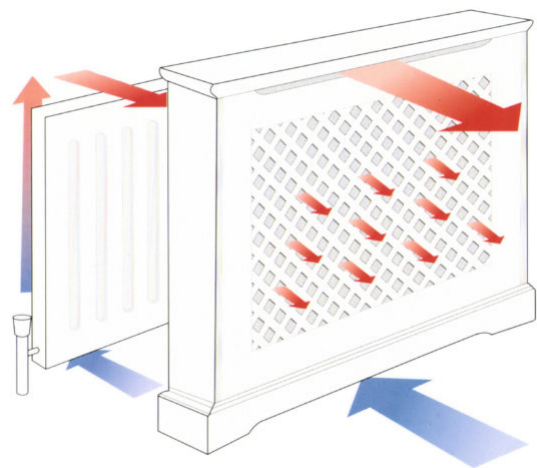

Bristol Radiator Covers

... the finishing touch for your home

Bristol Radiator Covers
A Division of Radius Woodworkers

Triple panel radiator cover in dark oak, with brass diamond grille. This dual purpose cover also acts as comfortable window seat.

Heat efficiency

Bristol Radiator Covers are designed to maximise heat efficiency, with the air gap at the bottom and the vent at the top allowing for natural convection, directing the warm air towards the centre of the room, rather than the air going straight up the wall towards the ceiling as with an uncovered radiator.